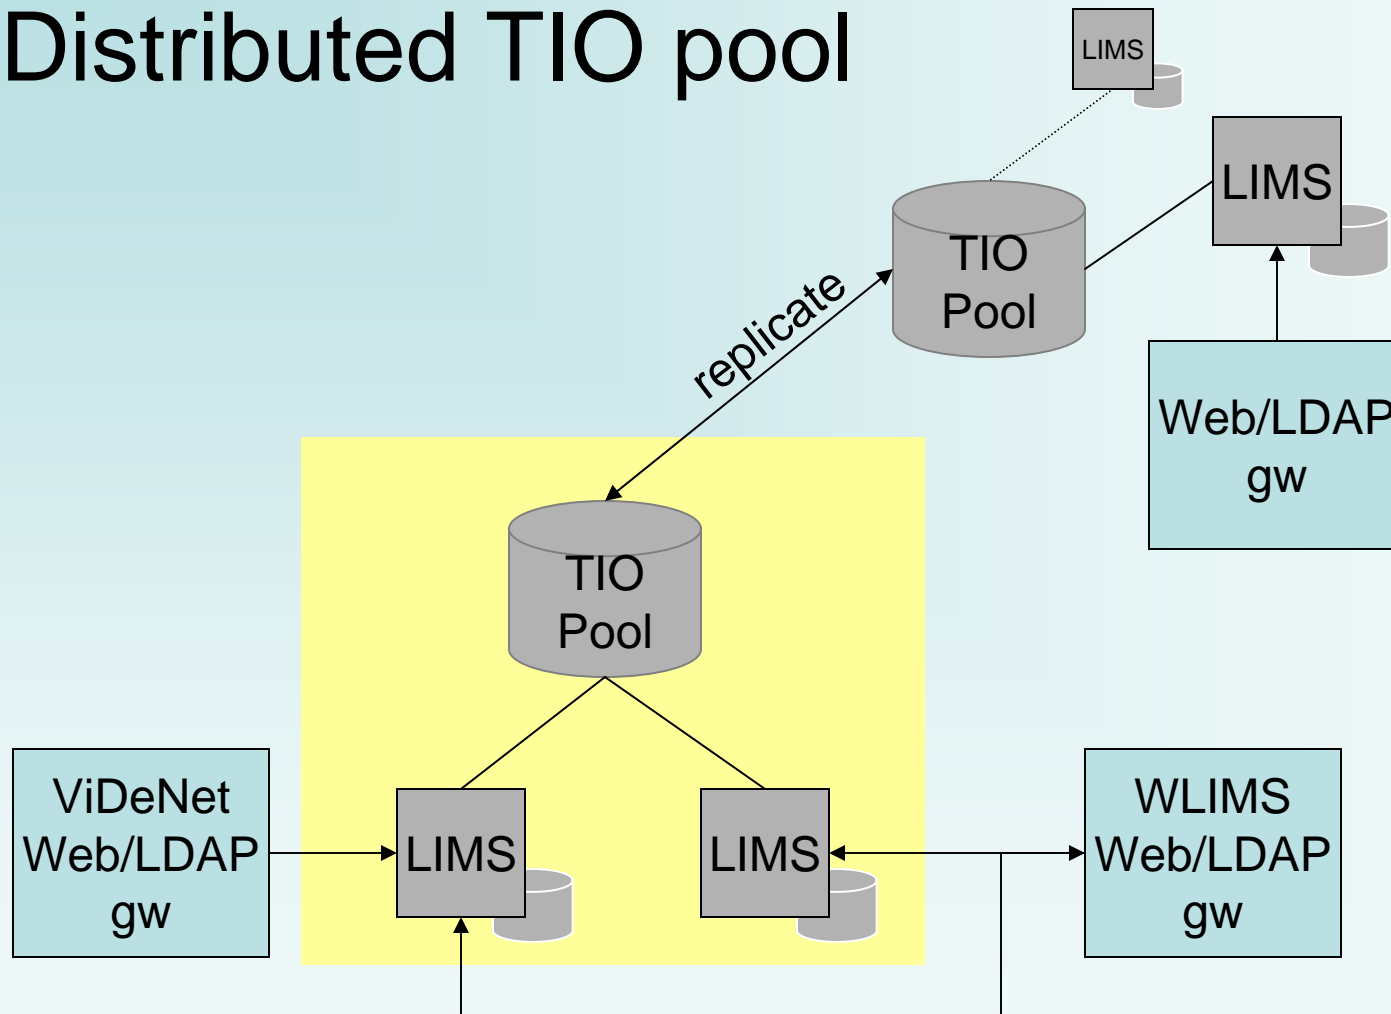

Directory of Directories Search

- [Simple Java Directory Search](#) searches public attributes in predefined list of directories.

- Under Development: scalable approach indexes remote directories (LIMS/TIO). A “google-like” repository linking back to distributed entries.

Distributed directory search

Distributed TIO pool

Software

- TAGS
 - LDIF to TIO converter
 - Roland Hedberg (Catalogix.se)
 - Open source
- LIMS (LDAP Index Metadata Server)
 - TIO/LDAPv3 index server
 - Roland Hedberg
 - Open source
- SUDALIS
 - LDAP crawler
 - Peter Gietz (DAASI)
 - Open source, but availability restricted
- WLIMS
 - Web/LDAP gateway
 - Stig Venaas (Uninett, Norway)
 - Open source