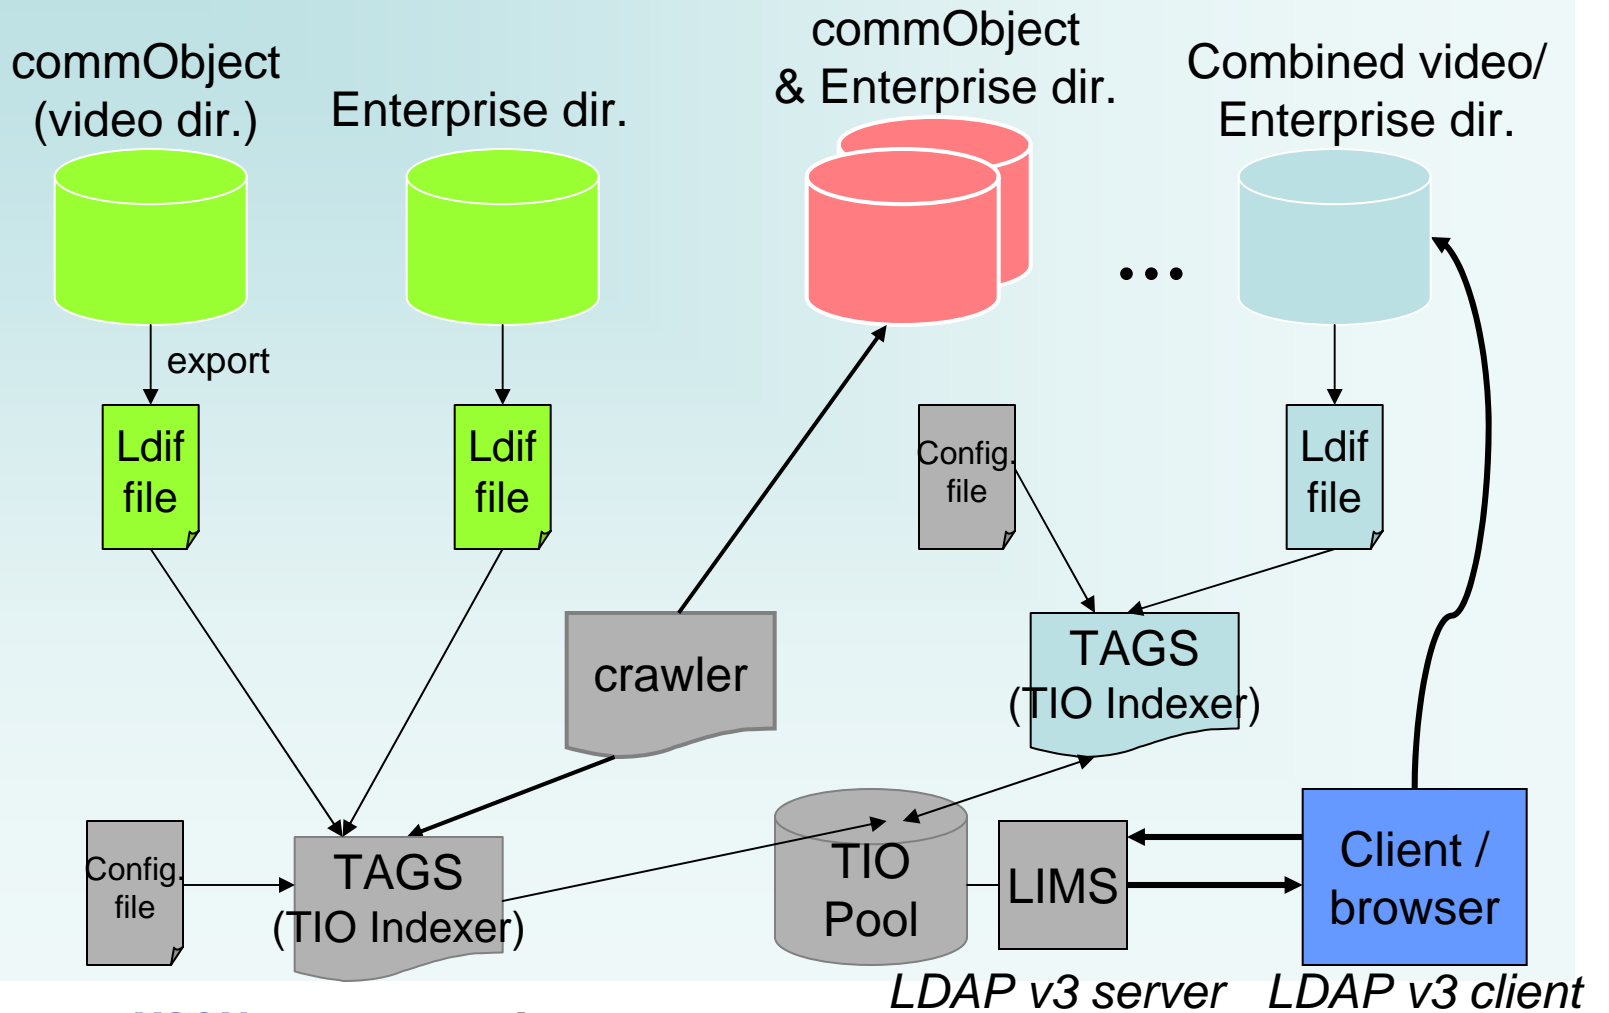

Directory of Directories Search

- [Simple Java Directory Search](#) searches public attributes in predefined list of directories.

- Under Development: scalable approach indexes remote directories (LIMS/TIO). A “google-like” repository linking back to distributed entries.

Distributed directory search

Distributed TIO pool

Software

- TAGS
 - LDIF to TIO converter
 - Roland Hedberg (Catalogix.se)
 - Open source
- LIMS (LDAP Index Metadata Server)
 - TIO/LDAPv3 index server
 - Roland Hedberg
 - Open source
- SUDALIS
 - LDAP crawler
 - Peter Gietz (DAASI)
 - Open source, but availability restricted
- WLIMS
 - Web/LDAP gateway
 - Stig Venaas (Uninett, Norway)
 - Open source

LDAP indexing

- For efficient search & management operations
- Tip: index all attributes
- At least the attributes listed in cookbook